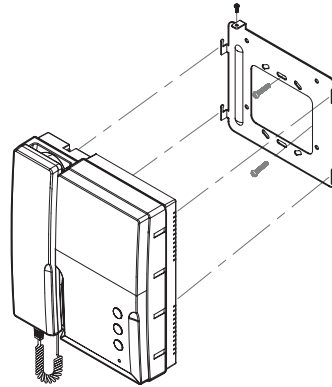

HLV-1750 (Multifamiliar)

Monitor

Funciones

Communication

- Duplex Communication

Connection

- 1 Camera to 1 monitor

Others

- Door release function

Compatible Appliances

- Door striker (DC 12V,0.5A)

Image memory compatible

- Max.60cuts (color)

Especificaciones

Power	AC 90 ~ 264V, 50/60Hz
Dimension	188(W) × 208(H) × 62(D)mm
Wiring	3 wires UTP/ 70 m
Operating Temperature	0°C ~ 40°C
Installation	Sobre pared con bastidor o caja 5 x 10

Montaje

Configuracion HLC-5002 / HLV-1750